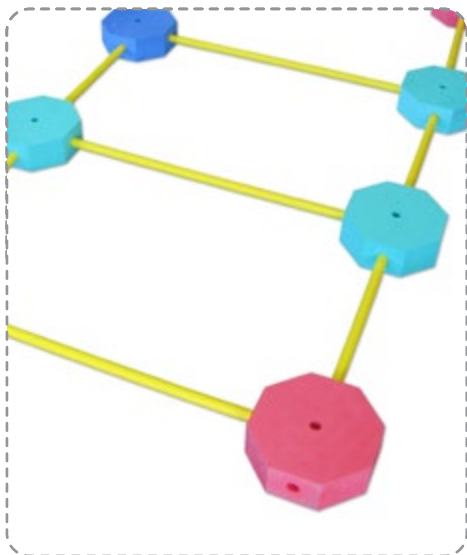

Ref: D186 - **Júnior / Junior - 45cm - Diam.: 10cm**
 Ref: D120 - **Sênior / Senior - 64cm - Diam.: 10cm**

Rolo de Natação

Fabricado em Golfoam. Tubo em PVC. Várias cores.

Swimming Roll

Made of Golfoam. PVC tube. Various colors.

Ref: J251 - **25X25X8,5cm**

Octógono Flutuante

Fabricado em Golfoam. Várias cores.

Octagonal Floating

Made of Golfoam. Various colors.

Ref: J252

Halter Octogonal

Fabricado em Golfoam. Com tubo de alumínio. Várias cores.
 108cm de comprimento.

Octagonal Dumbbell

Made of Golfoam. With aluminium tube. Various colors.
 108cm long.

Ref: J251 Octógono Flutuante "Golfoam" - 25x25x8,5cm
Octagonal floating "Golfoam" (unit) - 25x25x8,5cm

Ref: J251.2 Set instrução 2 octógonos "Golfoam" com vara de PVC (100cm)
Instruction system set - 2 "Golfoam" octagons with PVC tube (100cm)